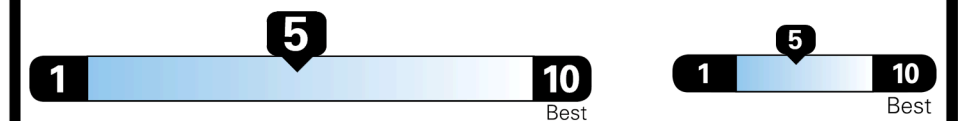

EPA DOT Fuel Economy and Environment

Gasoline Vehicle

Fuel Economy
23 MPG
combined city/hwy
4.3 gallons per 100 miles
20 city
26 highway

STANDARD SUVs range from 14 to 102 MPG. The best vehicle rates 142 MPGe.

You spend
$1,250
more in fuel costs
over 5 years
compared to the
average new vehicle.

Annual fuel cost
$1,550

Fuel Economy & Greenhouse Gas Rating (tailpipe only) Smog Rating (tailpipe only)