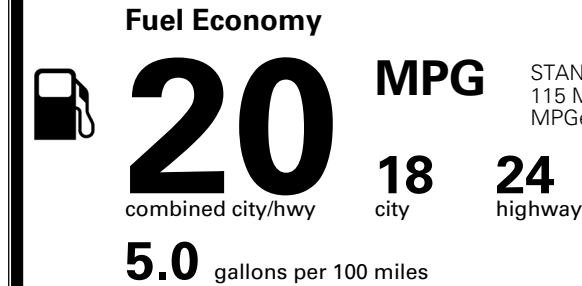

\$495.00
 \$625.00
 \$250.00

MSRP INCLUDING OPTIONS

\$ 53,160.00

INLAND FREIGHT AND HANDLING

\$ 1,545.00

TOTAL MANUFACTURER'S SUGGESTED RETAIL PRICE ▶

\$ 54,705.00

TOTAL ADDITIONAL WEIGHT: 7.2

EPA DOT Fuel Economy and Environment

Gasoline Vehicle

STANDARD SUVS range from 13 to 115 MPG. The best vehicle rates 146 MPGe.

You spend
\$3,500
 more in fuel costs
 over 5 years
 compared to the
 average new vehicle.

Annual fuel cost
\$2,300

Fuel Economy & Greenhouse Gas Rating (tailpipe only) Smog Rating (tailpipe only)

This vehicle emits 429 grams CO₂ per mile. The best emits 0 grams per mile (tailpipe only). Producing and distributing fuel also create emissions; learn more at fueleconomy.gov.