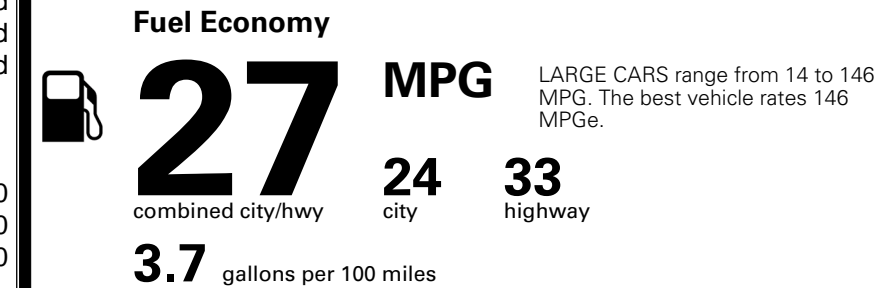

TOTAL MANUFACTURER'S SUGGESTED RETAIL PRICE ▶

\$ 34,725.00

TOTAL ADDITIONAL WEIGHT: 7.3

EPA DOT Fuel Economy and Environment

Gasoline Vehicle

You spend \$750 more in fuel costs over 5 years compared to the average new vehicle.

Annual fuel cost \$1,850

Fuel Economy & Greenhouse Gas Rating (tailpipe only) Smog Rating (tailpipe only)

This vehicle emits 329 grams CO₂ per mile. The best emits 0 grams per mile (tailpipe only). Producing and distributing fuel also create emissions; learn more at fueleconomy.gov.