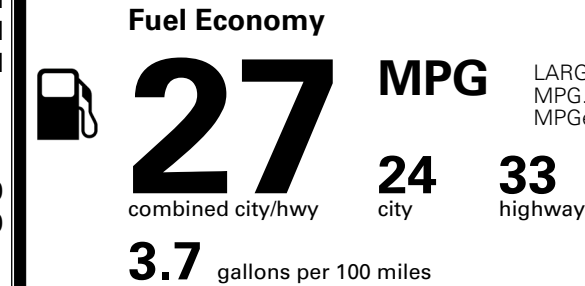

\$ 30,090.00

Included
 Included
 Included

\$495.00
 \$2,200.00

\$200.00

MSRP INCLUDING OPTIONS

\$ 32,985.00

INLAND FREIGHT AND HANDLING

\$ 1,245.00

TOTAL MANUFACTURER'S SUGGESTED RETAIL PRICE ▶

\$ 34,230.00

TOTAL ADDITIONAL WEIGHT: 7.3

EPA DOT Fuel Economy and Environment

Gasoline Vehicle

You spend
\$750
 more in fuel costs
 over 5 years
 compared to the
 average new vehicle.